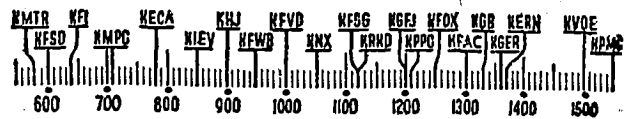

YOUR Radio TODAY

[The information contained in the following schedule is furnished by the stations broadcasting the programs.]

Before 8 a.m.

KMTR—Call: Theater. 6.
KFI—Melody, 6:45; Music Clock, 7:30.
KMPC—Old Nick Watchman, 6:30; Music Clock, 7:30.
KECA—Musical Clock, 6:30; News, 7:00; Music, 7:45.
KHJ—Stu Wilson, 6; News, 7:00; Stu Wilson, 7:15.
KFWD—Waker Upper, 6; Sunrise Serenade, 7.
KFVJ—Spanish, 6; World on Air, 7:00; Jubilee, 7:15.
KXN—Sunrise Salute, 6; News, 7:00; Music, News, 7:45.
KIKD—Doug Douglas, 6; Doug Dot Glass, 6:45; News, 7:45.
KGFJ—Concert, 6; Stocks, 7; Ross Highway, 7:15; Sports, 7:30; Uptown, 7:45.
KFOX—El Despertador, 5; Health, 7:30; Mildred Van, 7:45.
KFAC—Symphony, 6; Pastor Reynolds, 7; Bill Sharples, 7:30.
KGER—Farm, 6:05; Purple Mule, 6:30; Aubrey Lee, 7:15.
KVOE—Yawn Patrol, 7; News, 7:45.

8 to 9 a.m.

KMTR—Music, 8:45.
KFI—Johnny Murray, 8; News, 8:15; "Against Storm," 8:30; Guiding Light, 8:45.
KMPC—Singers, 8; Unity Word, 8:30.
KECA—Financial, 8; Young Dr. Malone, 8:15; Unclassic, 8:30; Raktv Orch., 8:45.
KHJ—Victor Lindahl, 8; News, Mutual Friends, 8:30; Miranda, 8:45.
KFWD—Church, 8; News, 8:30; Medical, 8:45.
KFVJ—Jubilee (cont.)
KXN—Mary Foster, 8; "Mr. Harp Goes to Town," 8:15; Nancy Dixon, 8:30; "My Children," 8:45.
KIKD—Music, 8.
KGFJ—News, Stocks, 8; Quan's Orch., 8:15; Revue, 8:30; Medical, 8:45.
KFOX—Headlines, 8; Medical, 8:15; Talk, 8:30; Health, 8:45.
KFAC—News, 8; House McGregory, 8:30; Mildred Lager, 8:45.
KGER—"Yawn Patrol," 8; Mizpah, 8:15; Rev. Bennington, 8:45.
KVOE—Talk, 8; Keep Fit, 8:30; Medical, 8:45.

9 to 10 a.m.

KMTR—Religious, 9; Monitor News, 9:15; Music, 9:30; Nat. Message, 9:45.
KFI—Career Alice Blair, 9; Dinning Sisters, 9:15; Bridge, 9:30.
KMPC—News, 9; Breeskin Orch., 9:15; Jack Trudy, 9:30; Roadmender, 9:45.
KECA—"May I Come In?," 9; Southernaires, 9:15; Farm Home, 9:30.
KHJ—Sons Pioneers, 9; U.S.S. Alabama, 9:15; Patty Jean, 9:30; Carter's Elm St., 9:45.
KFWD—Ballards, 9; Music, 9:30.
KRND—Music, 9; U.S. Weather, 9:30; Music, 9:45.
KFVJ—Music, 9; News, 9:15; Medical, 9:30; Parade, 9:45.
KXN—Kate Smith, 9; When Girl Marries, 9:15; Romance Helen Tren, 9:30; Gal Sunday, 9:45.
KGFJ—News, Stocks, 9; Swing, 9:15; Young's Orch., 9:30; Royal Rogue, 9:45.
KFOX—Rhythm, 9; Talk, 9:15; Music, 9:30.
KFAC—Meditations, 9; Medical, 9:15; Women in News, 9:30; Parents' Forum, 9:45.
KGER—Bright Corner, 9; March Ahead, 9:15; Show, 9:30; Full Gospel, 9:45.
KVOE—Sons Pioneers, 9; U.S.S. Alabama, 9:15; Monitor News, 9:30; Carter's Elm St., 9:45.

10 to 11 a.m.